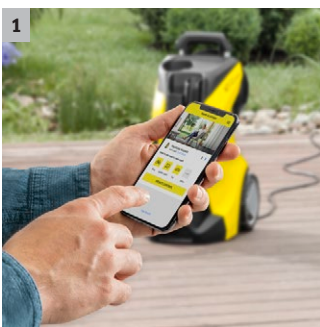

K 2 Power Control Home

With support from the application consultant in the app - the Kärcher K 2 Power Control pressure washer for cleaning items such as bicycles, garden tools or garden furniture, including Home Kit.

1 Home & Garden app

- The Kärcher Home & Garden app makes you a cleaning expert.
- Make use of our extensive Kärcher knowledge for the perfect cleaning results.

2 Spray gun and spray lances with Quick Connect

- Easy attaching and turning - two different spray lances are available.
- Optimal pressure setting - three pressure settings and one detergent setting can be selected.

3 Height-adjustable telescopic handle

- For a convenient pulling height.
- Completely retractable for optimal storage.

4 Integrated suction hose

- For quick, convenient and comfortable application of detergents with the pressure washer.
- Can be used without complication. Suction hose for the use of detergents.