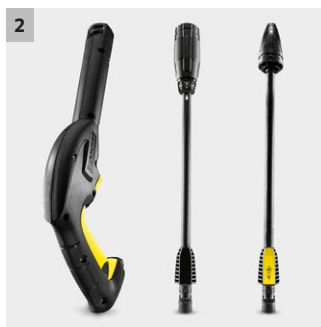

2 Spray gun and spray lances with Quick Connect

- Easy attaching and turning - two different spray lances are available.
- Optimal pressure setting - three pressure settings and one detergent setting can be selected.